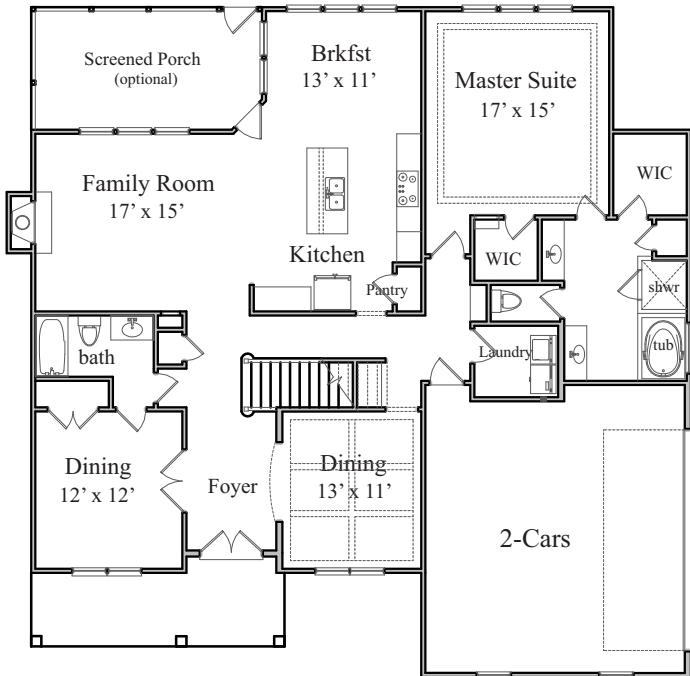

The Ashley

First Floor Plan

Second Floor Plan

Square Footage
2829 heated sq.ft.

Plans subject to change. See builder for exact room dimensions

170806