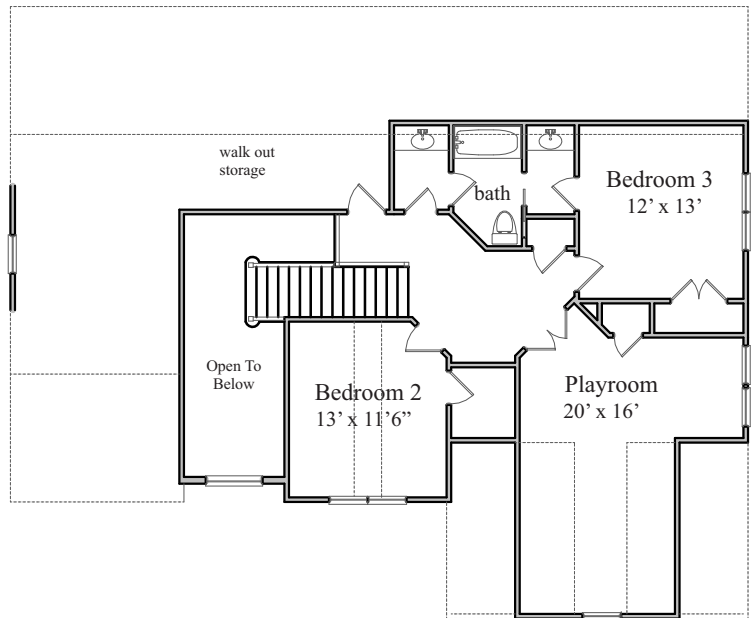

The Ashley

First Floor Plan

Second Floor Plan

Square Footage
2829 heated sq.ft.

Plans subject to change. See builder for exact room dimensions

170806