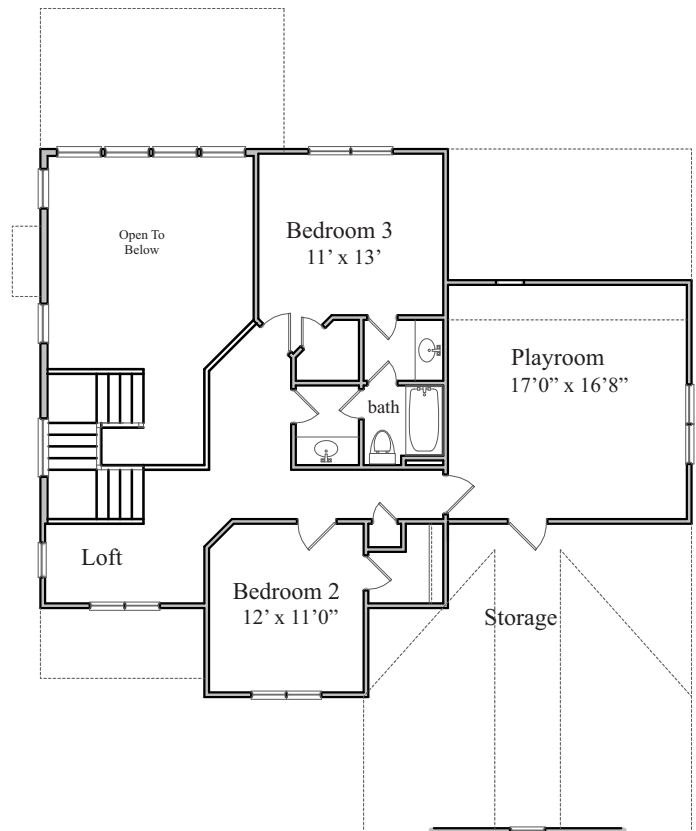

# The Whispering Pines

See builder for side load garage option

## First Floor Plan

## Second Floor Plan

Square Footage  
2513 heated sq.ft.

Plans subject to change. See builder for exact dimensions

170521