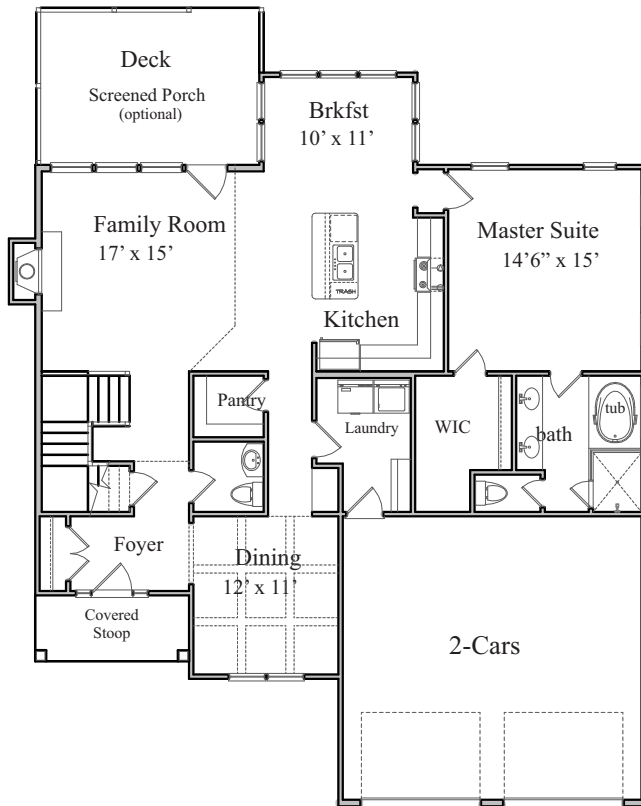

# The Whispering Pines

See builder for side load garage option

## First Floor Plan

## Second Floor Plan

Square Footage  
2513 heated sq.ft.

Plans subject to change. See builder for exact dimensions

170521