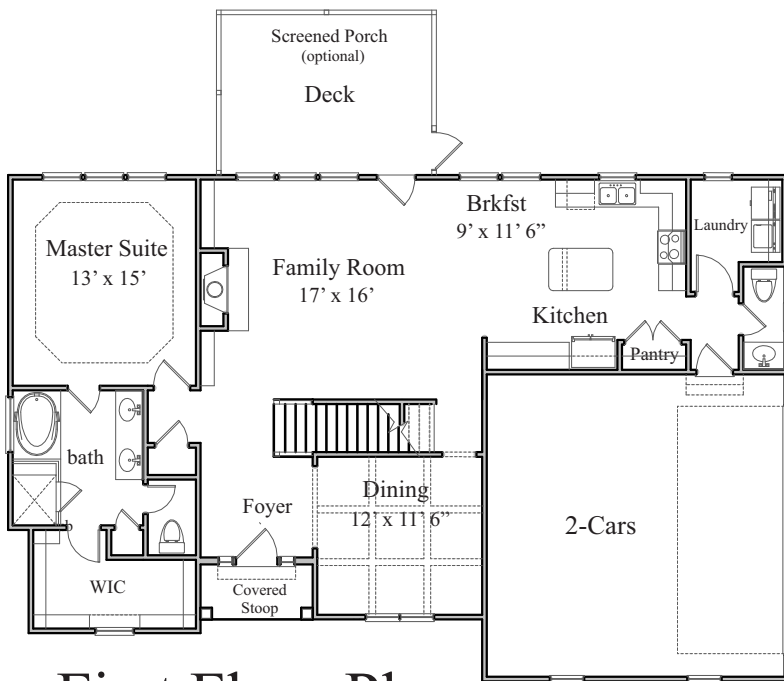

# The Carrington

**First Floor Plan**

**Second Floor Plan**

Square Footage  
2525 heated sq.ft.

Plans subject to change. See builder for exact dimensions

170611