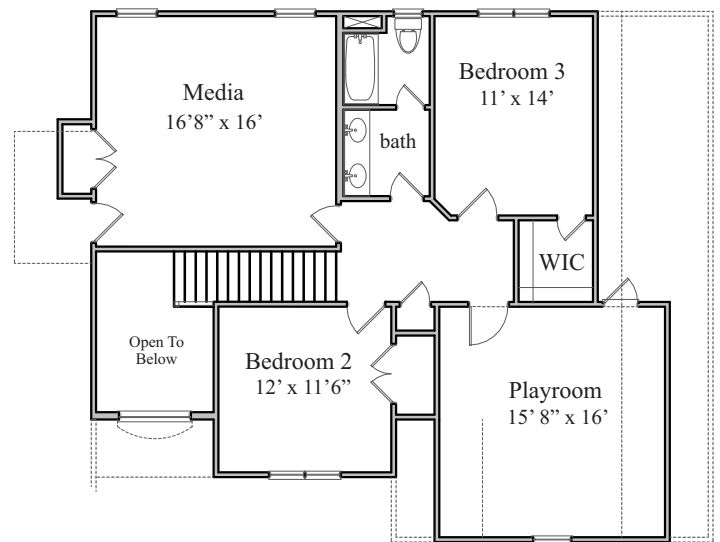

# The Carrington

**First Floor Plan**

**Second Floor Plan**

Square Footage  
2525 heated sq.ft.

Plans subject to change. See builder for exact dimensions

170611